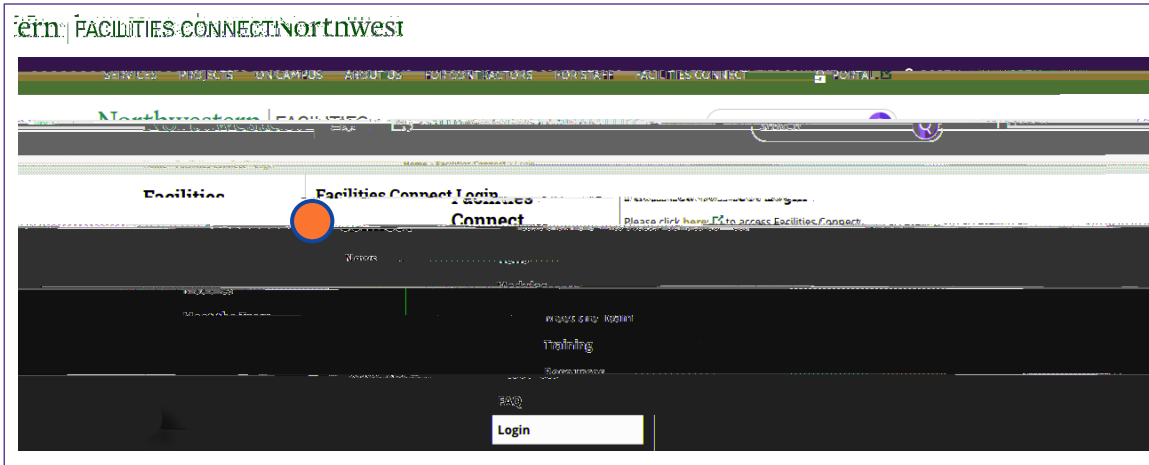

REQUEST CENTRAL – ACCESS AND NAVIGATION

This job aid is intended to assist NU Facilities Service Requesters with access Facilities Connect Request Central through Facilities website and provide an overview of the Request Central Homepage.

1

Access Facilities Connect via the NU Facilities website: <https://www.northwestern.edu/fm/connect/>

Locate the  option

2

Access  through the Single Sign On portal:

 To login, enter your  and